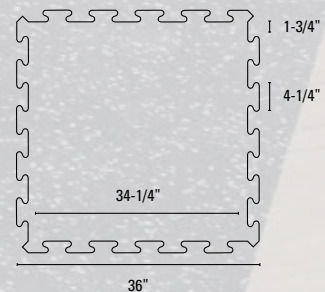

## RECOMMENDED ADHESIVES

MS-700 Modified Silane  
Wet-Set Adhesive

EW-710 Epoxy  
Wet-Set Adhesive

Rolls

Square Edge Tile

Interlocking Tile

Made in the U.S.A.